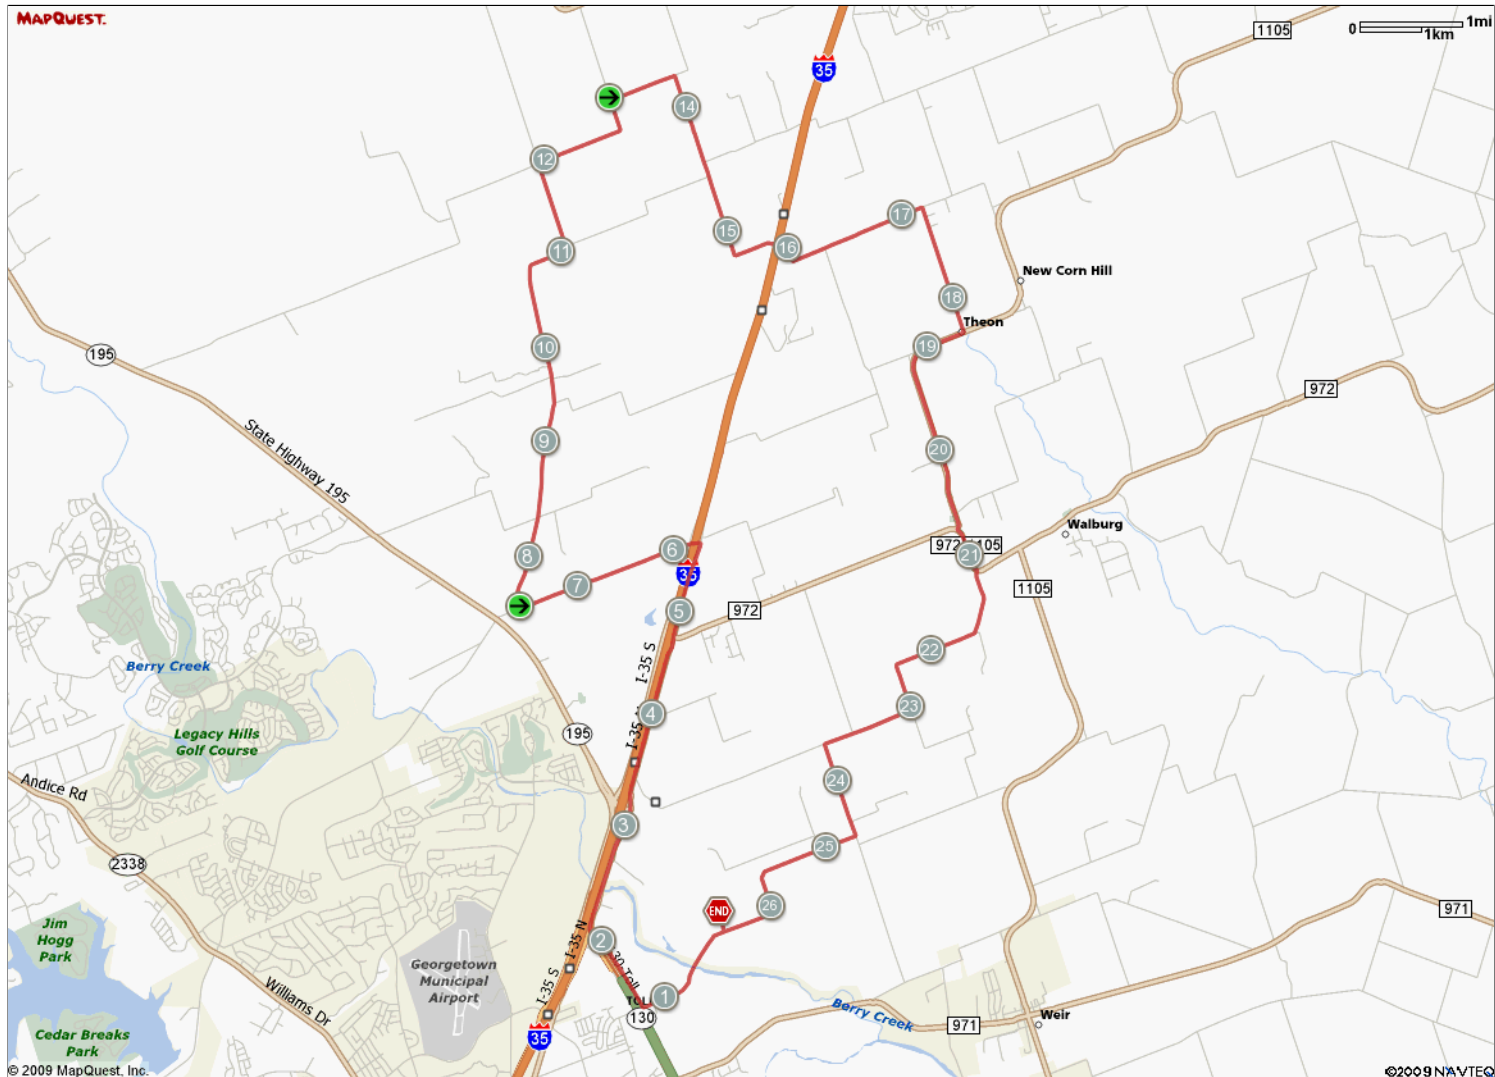

ROUTE DESCRIPTION:
No Description Provided

ROUTE DESCRIPTION:
 No Description Provided

Notes		
AT	FOR	NOTES
0.22 mi.	1mi 489ft	Turn right at Highway 152
1.31 mi.	4161ft	Turn right at SH 130 frontage road
2.1 mi.	3mi 3780ft	Slight right toward I-35/ N I 35 Frontage Rd
5.81 mi.	1mi 4435ft	Turn left at Highway 143
7.65 mi.	4mi 1764ft	Turn right at Highway 234
11.99 mi.	1mi 672ft	Turn right at Highway 236/ Highway 239
13.12 mi.	3482ft	Turn right at County Rd 216
13.78 mi.	0ft	Turn right at Highway 237
13.78 mi.	2mi 970ft	Turn right at Highway 237
15.96 mi.	1mi 2796ft	Continue on Highway 311

Notes		
AT	FOR	NOTES
17.49 mi.	1mi 1001ft	Turn right at Highway 388
18.68 mi.	2mi 770ft	Turn right at FM-1105
20.82 mi.	2229ft	Turn left at FM-1105/ FM-972
21.25 mi.	1mi 4267ft	Turn right at Highway 150
23.05 mi.	4730ft	Turn right to stay on Highway 150
23.95 mi.	4622ft	Turn left at Highway 140
24.83 mi.	1mi 4423ft	Turn right at Highway 152
26.66 mi.	913ft	Turn right at Highway 152
26.84 mi.	-	Stop