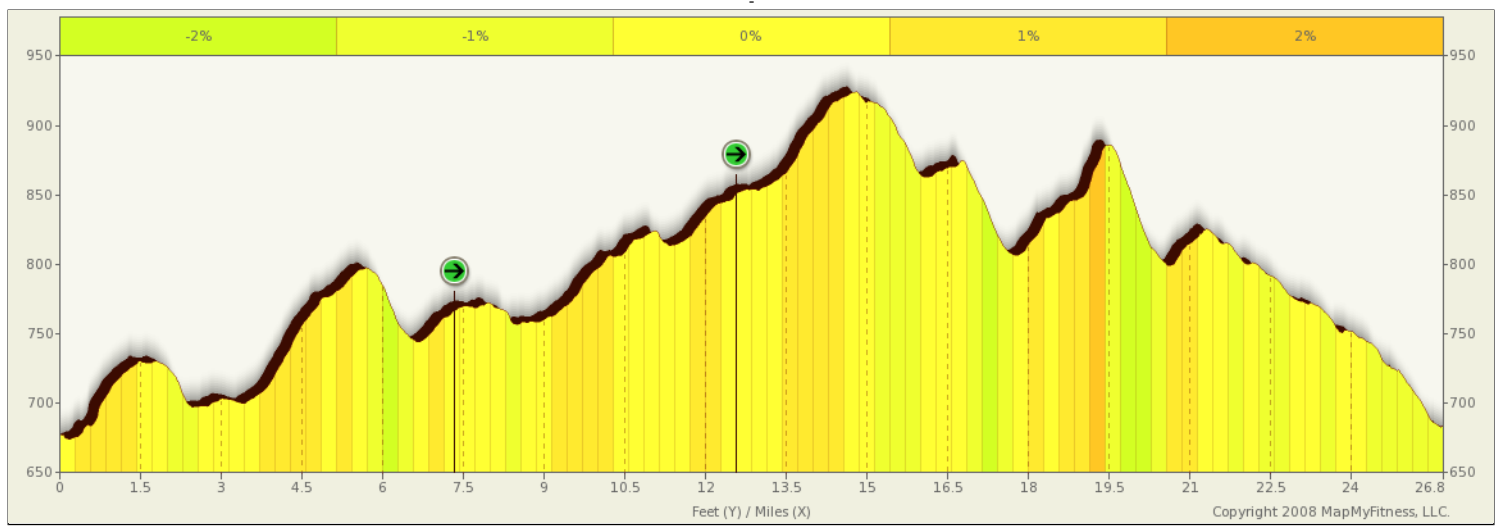

ROUTE DESCRIPTION:
No Description Provided

ROUTE DESCRIPTION:
 No Description Provided

Notes		
AT	FOR	NOTES
0.22 mi.	1mi 489ft	Turn right at Highway 152
1.31 mi.	4161ft	Turn right at SH 130 frontage road
2.1 mi.	3mi 3780ft	Slight right toward I-35/ N I 35 Frontage Rd
5.81 mi.	1mi 4435ft	Turn left at Highway 143
7.65 mi.	4mi 1764ft	Turn right at Highway 234
11.99 mi.	1mi 672ft	Turn right at Highway 236/ Highway 239
13.12 mi.	3482ft	Turn right at County Rd 216
13.78 mi.	0ft	Turn right at Highway 237
13.78 mi.	2mi 970ft	Turn right at Highway 237
15.96 mi.	1mi 2796ft	Continue on Highway 311

Notes		
AT	FOR	NOTES
17.49 mi.	1mi 1001ft	Turn right at Highway 388
18.68 mi.	2mi 770ft	Turn right at FM-1105
20.82 mi.	2229ft	Turn left at FM-1105/ FM-972
21.25 mi.	1mi 4267ft	Turn right at Highway 150
23.05 mi.	4730ft	Turn right to stay on Highway 150
23.95 mi.	4622ft	Turn left at Highway 140
24.83 mi.	1mi 4423ft	Turn right at Highway 152
26.66 mi.	913ft	Turn right at Highway 152
26.84 mi.	-	Stop